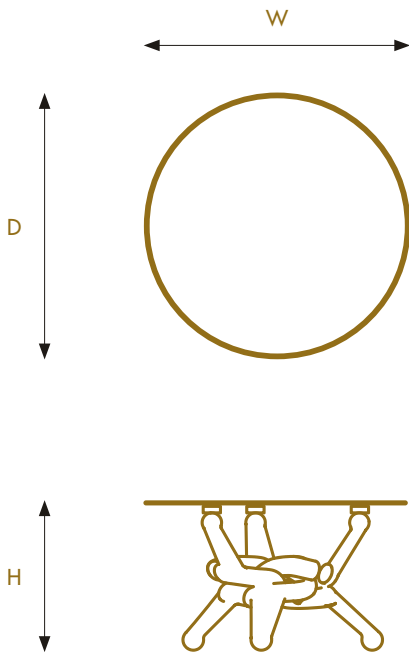

MEDUSA
COFFEE TABLE

MEDUSA COFFEE TABLE

TECHNICAL SPECIFICATIONS

W : cm 65 / inch 25.59"

D : cm 65 / inch 25.59"

H : cm 37,5 / inch 14.76"

Tabletop thickness: cm 1.8 / inch 0.70"

TOP:

Smoked glass or extra-clear glass.

LEGS:

Red or black color.

Medusa coffee table 100% Handmade in Italy.
Thanks to its versatility, this table is suitable for modern, contemporary or classic environments.